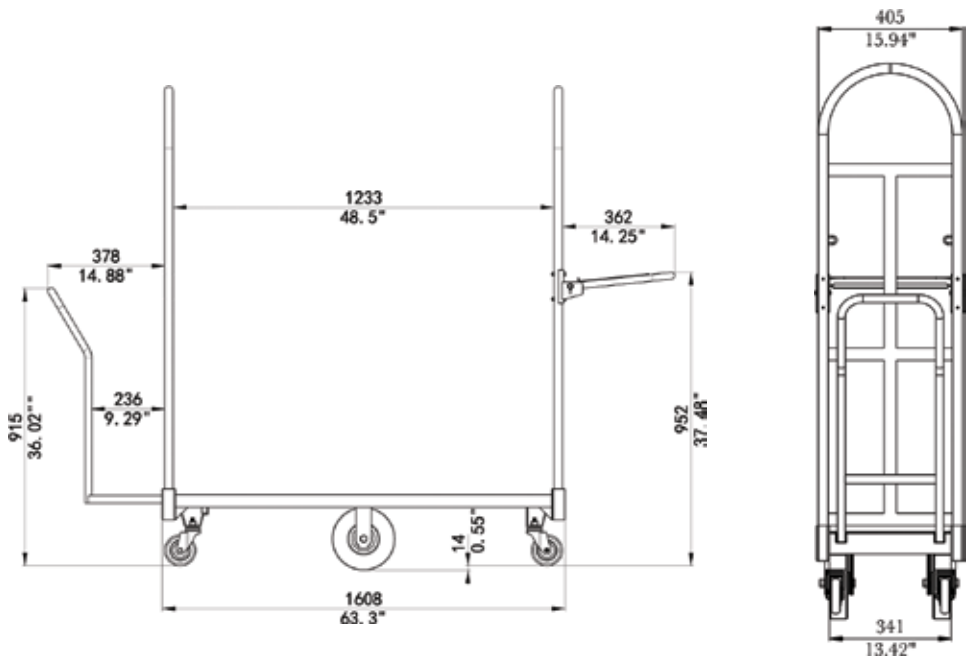

model UBoat60

TOTAL CAPACITY	42,228 in ³	690 L
BASKET CAPACITY - UPPER		
BASKET CAPACITY - LOWER		
BASKET CAPACITY - REAR		
LOWER TRAY CAPACITY	42,228 in ³	690 L
LOWER TRAY CAPACITY - REAR		
NESTING DISTANCE		
WEIGHT	93.5 lbs	42.5 kg
STANDARD FEATURES	Folding ledge Cardboard Holder Removable Center Shelf Galvanized Steele	

*Dimensions (inches/mm)