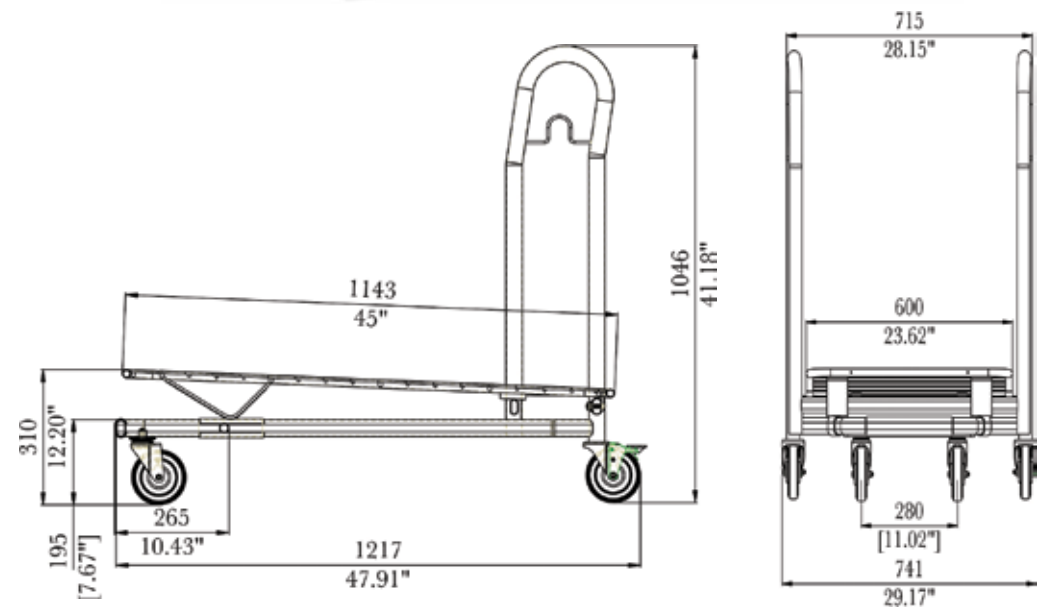

model 7100

TOTAL CAPACITY	30,600 in ³	500 L
BASKET CAPACITY - UPPER		
BASKET CAPACITY - LOWER		
BASKET CAPACITY - REAR		
LOWER TRAY CAPACITY	30,600 in ³	500 L
LOWER TRAY CAPACITY - REAR		
NESTING DISTANCE	10.32"	262 mm
WEIGHT	61.8 lbs	28.1 kg
STANDARD FEATURES	E-Coat + Powder Coat Rear Brake 5" Polyurethane wheels Bag Hooks	
AVAILABLE FEATURES	Custom Colours Zinc Plating Textured Finish Chrome Powder Coat Customized Finish	