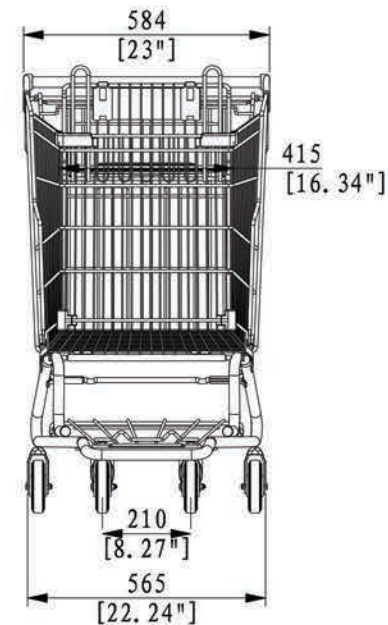

instore
products limited

5181 Everest Drive
Mississauga, Ontario
L4W 2R2

1.888.473.3629
www.instorecorp.com