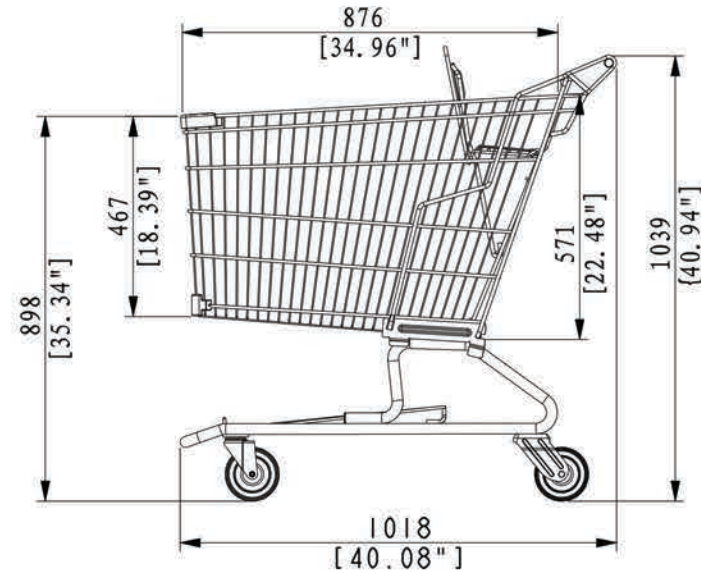

instore
products limited

5181 Everest Drive
Mississauga, Ontario
L4W 2R2

1.888.473.3629
www.instorecorp.com