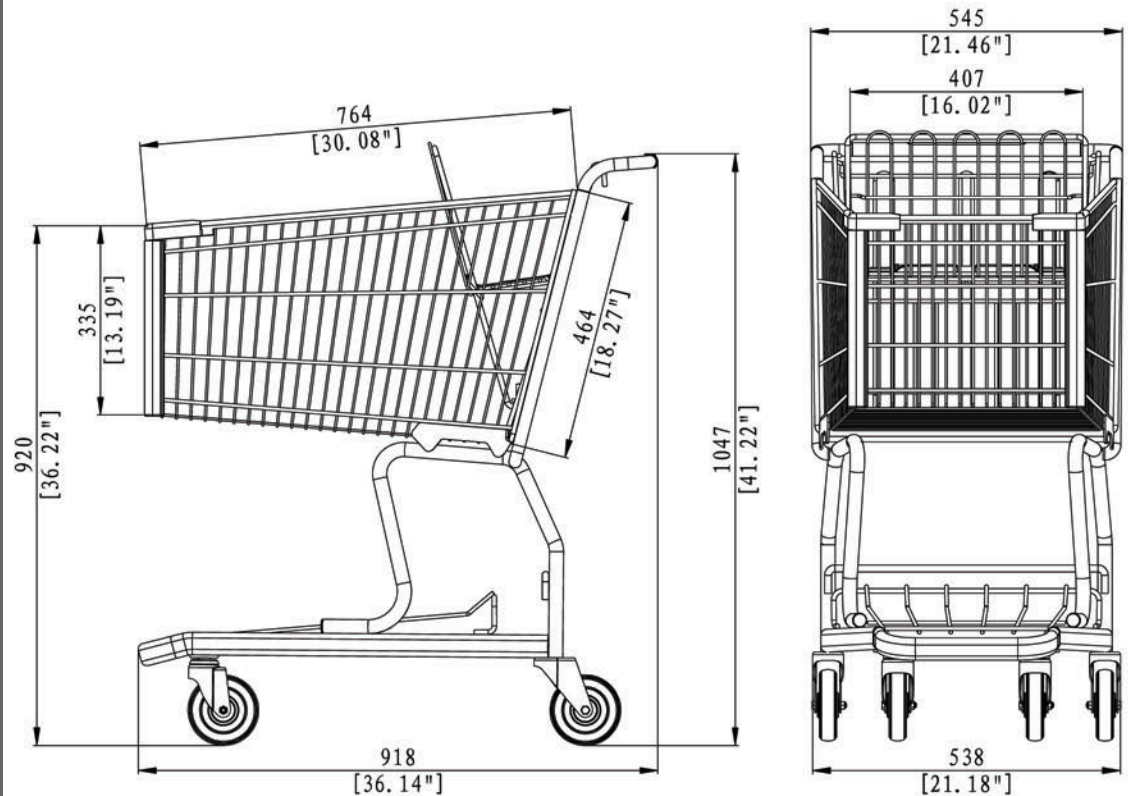

instore
products limited

5181 Everest Drive
Mississauga, Ontario
L4W 2R2

1.888.473.3629
www.instorecorp.com