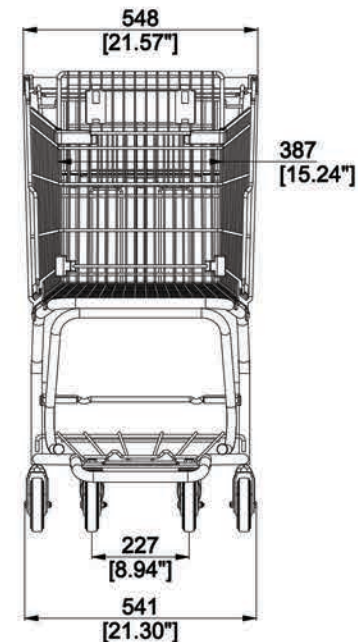

instore
products limited

5181 Everest Drive
Mississauga, Ontario
L4W 2R2

1.888.473.3629
www.instorecorp.com