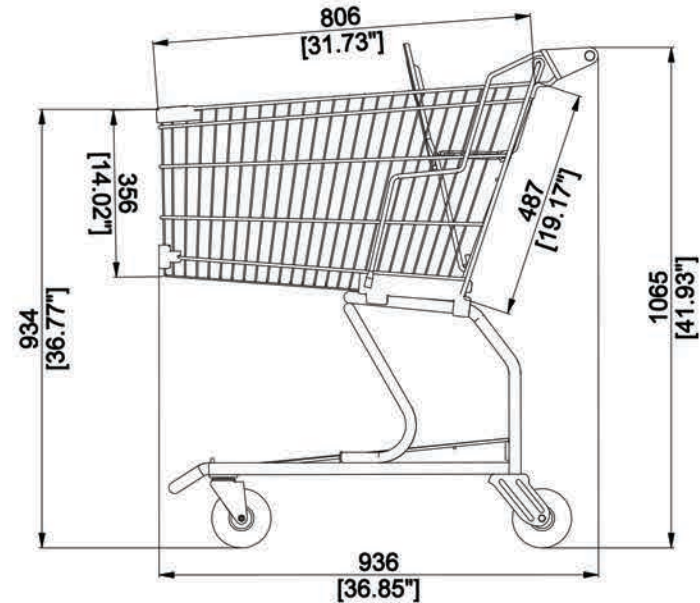

instore
products limited

5181 Everest Drive
Mississauga, Ontario
L4W 2R2

1.888.473.3629
www.instorecorp.com